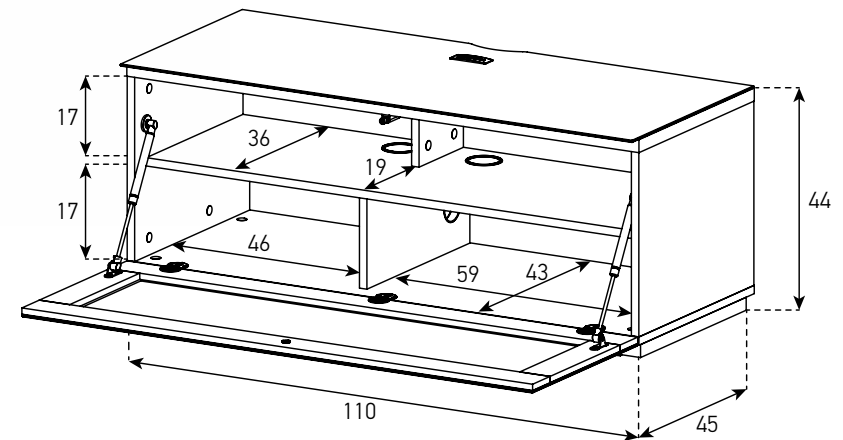

ST 110I-BLK-BLK-BS

SONOROUS[®]
made in Europe

Max. Screen Size: 46"
110 W x 45 D x 44 H cm
Flap Door with Push to Open System
Top Shelf and Front Door Tempered Glass
Easy Cable access between shelves and sections
IR Friendly Front Glass (Remote Controls Work Through the Glass)
5 Years Warranty

Tempered
Safety Glass

Assembly
Required

Cable Management
System

Max Top
Weight 50 Kg